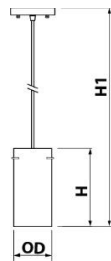

### LED & CFL Type

Model	Input Voltage	Finish	Shade	Dimension (OD x H x H1)	Lamp	Energy Star
P117-1-62	120V	Satin Nickel	Opal Glass	4.8" x 9.8" x 42.0"	9W LED Bulb, E26	---

Note: H1- Total Height